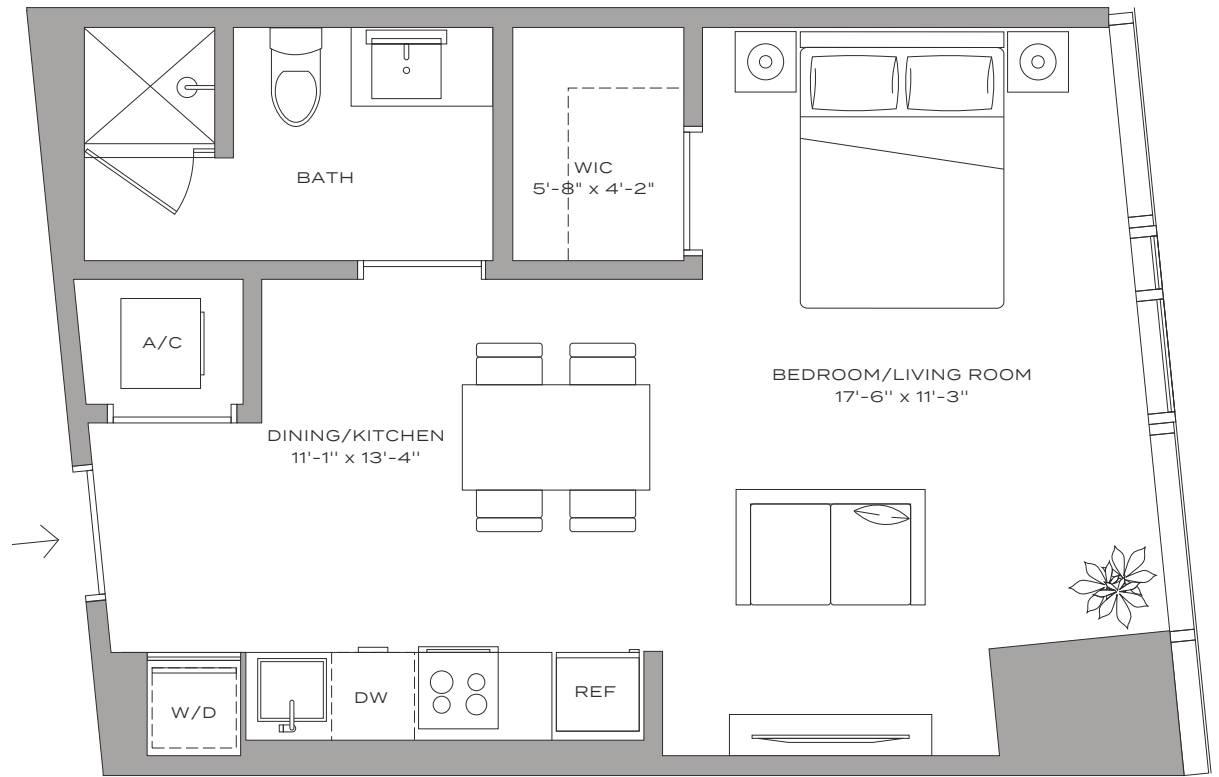

Residence S1 - 11

STUDIO / 1 BATHROOM

475 SQFT / 44 M²

Residence S2 - 16

STUDIO / 1 BATHROOM

462 SQFT / 43 M²

Residence S4 - 05

STUDIO / 1 BATHROOM

439 SQFT / 41 M²

Residence S5 - 04

STUDIO / 1 BATHROOM

469 SQFT / 44 M²

Residence S6 - 03

STUDIO / 1 BATHROOM

394 SQFT / 37 M²