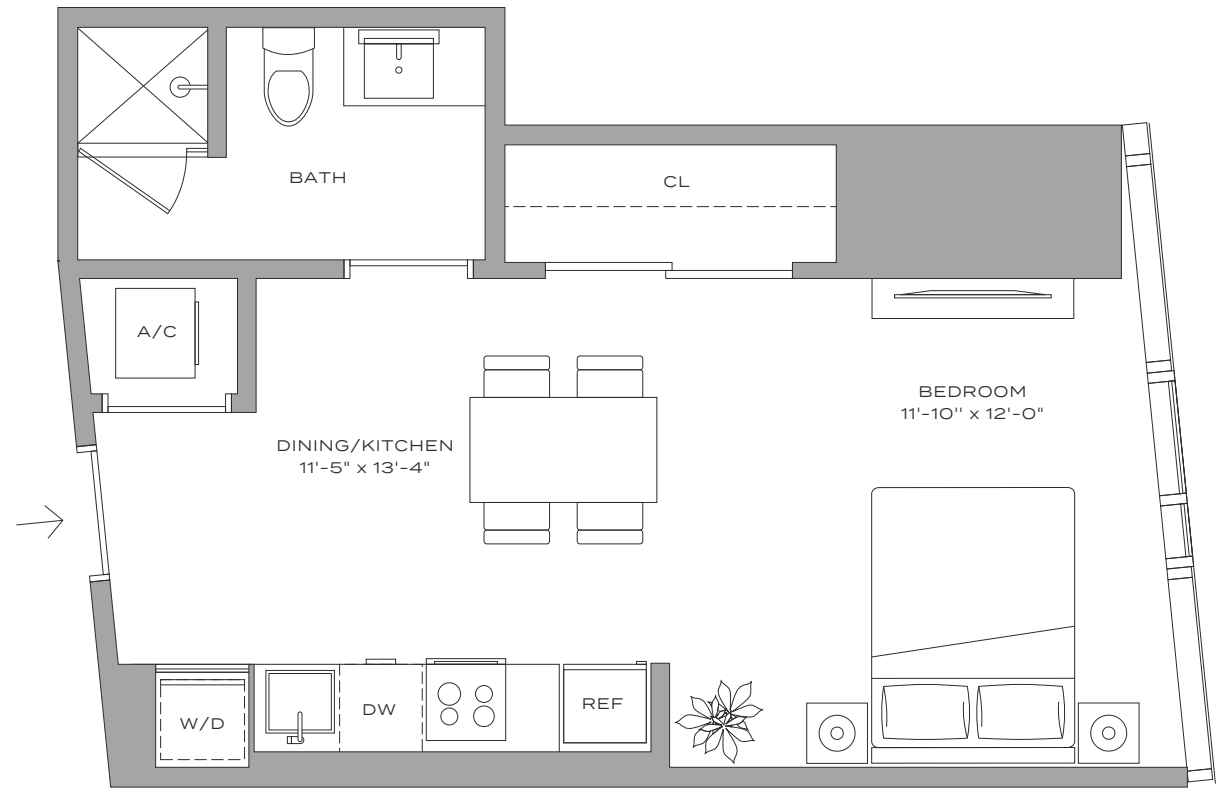

Residence S1 - 11

STUDIO / 1 BATHROOM

475 SQFT / 44 M²

Residence S2 - 16

STUDIO / 1 BATHROOM

462 SQFT / 43 M²

Residence S4 - 05

STUDIO / 1 BATHROOM

439 SQFT / 41 M²

Residence S5 - 04

STUDIO / 1 BATHROOM

469 SQFT / 44 M²

Residence S6 - 03

STUDIO / 1 BATHROOM

394 SQFT / 37 M²