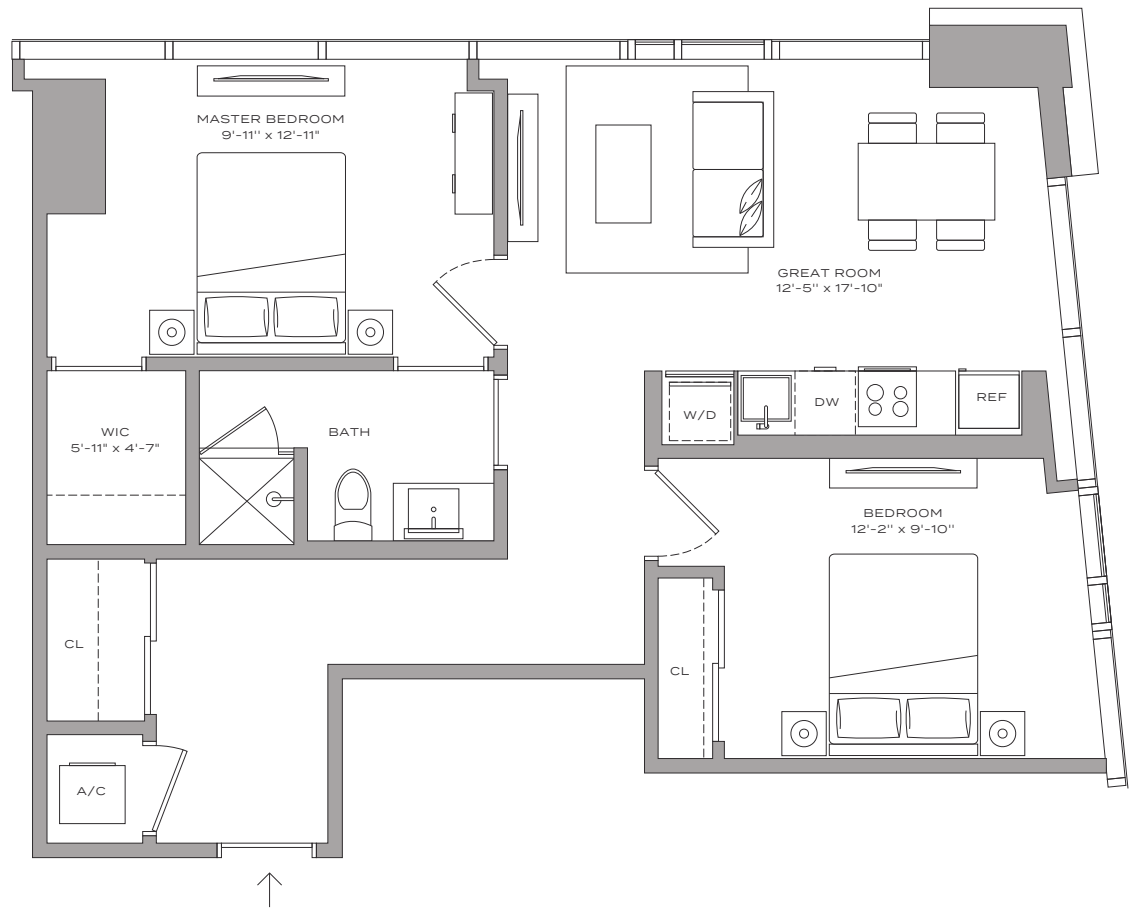

Residence B1 – 13

2 BEDROOMS / 1 BATHROOM

1,046 SQFT / 97 M²

Residence B2 - 06

2 BEDROOMS / 1 BATHROOM

804 SQFT / 75 M²

Residence B3 - 02

2 BEDROOMS / 1 BATHROOM

750 SQFT / 70 M²