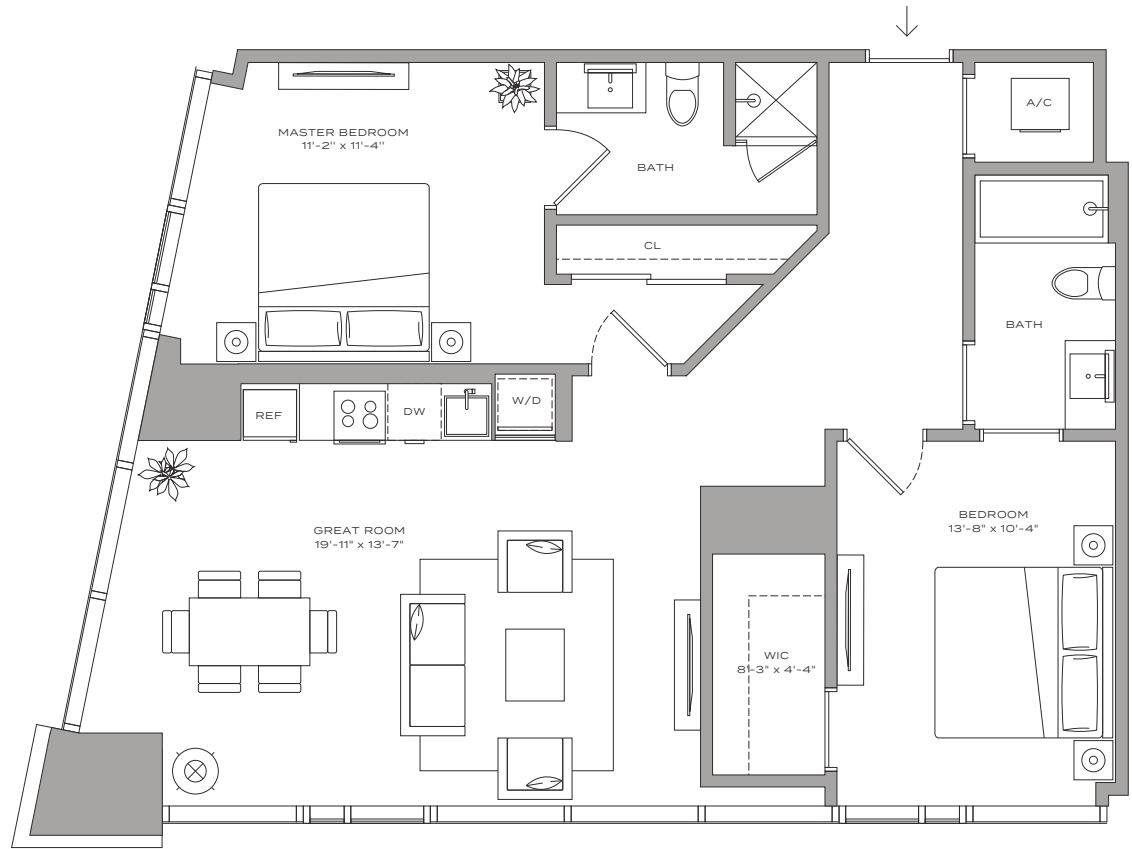

Residence B1 – 13

2 BEDROOMS / 1 BATHROOM

1,046 SQFT / 97 M²

Residence B2 - 06

2 BEDROOMS / 1 BATHROOM

804 SQFT / 75 M²

Residence B3 - 02

2 BEDROOMS / 1 BATHROOM

750 SQFT / 70 M²