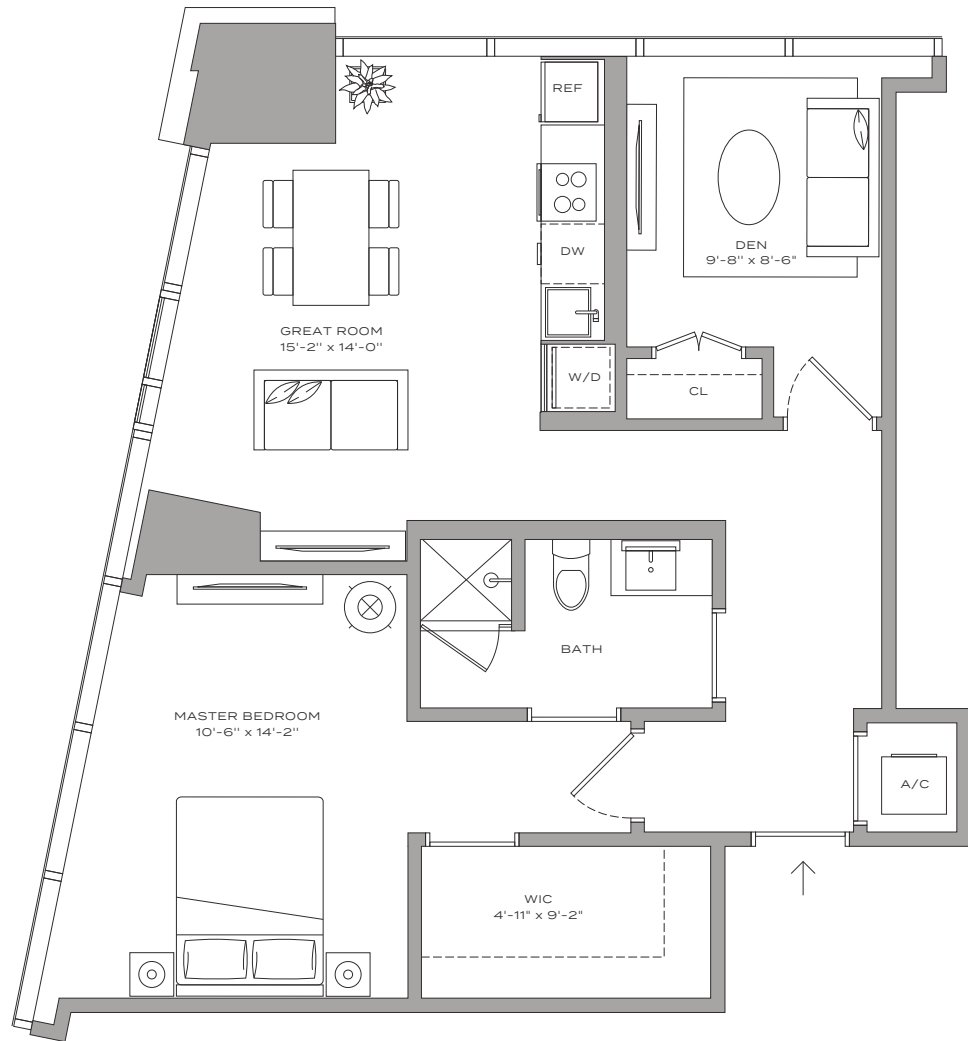

Residence A1 - 12

1 BEDROOM + DEN / 1 BATHROOM

799 SQFT / 74 M²

Residence A2-10

1 BEDROOM + DEN / 1 BATHROOM

757 SQFT / 70 M²

Residence A3 - 09

1 BEDROOM + DEN / 1 BATHROOM

791 SQFT / 73 M²

Residence A4 - 08

1 BEDROOM + DEN / 1 BATHROOM

774 SQFT / 72 M²

Residence A5 - 07

1 BEDROOM + DEN / 1 BATHROOM

705 SQFT / 65 M²

Residence A6 - 14