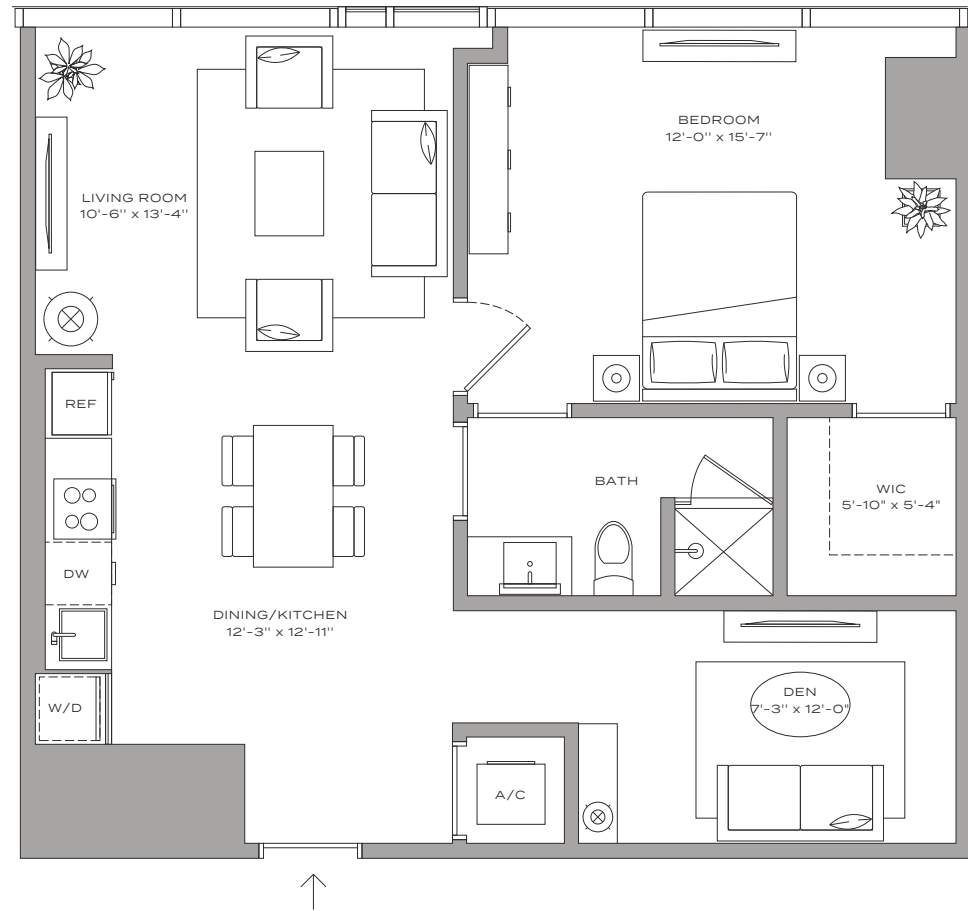

Residence A1 - 12

1 BEDROOM + DEN / 1 BATHROOM

799 SQFT / 74 M²

Residence A2-10

1 BEDROOM + DEN / 1 BATHROOM

757 SQFT / 70 M²

Residence A3 - 09

1 BEDROOM + DEN / 1 BATHROOM

791 SQFT / 73 M²

Residence A4 - 08

1 BEDROOM + DEN / 1 BATHROOM

774 SQFT / 72 M²

Residence A5 - 07

1 BEDROOM + DEN / 1 BATHROOM

705 SQFT / 65 M²

Residence A6 - 14