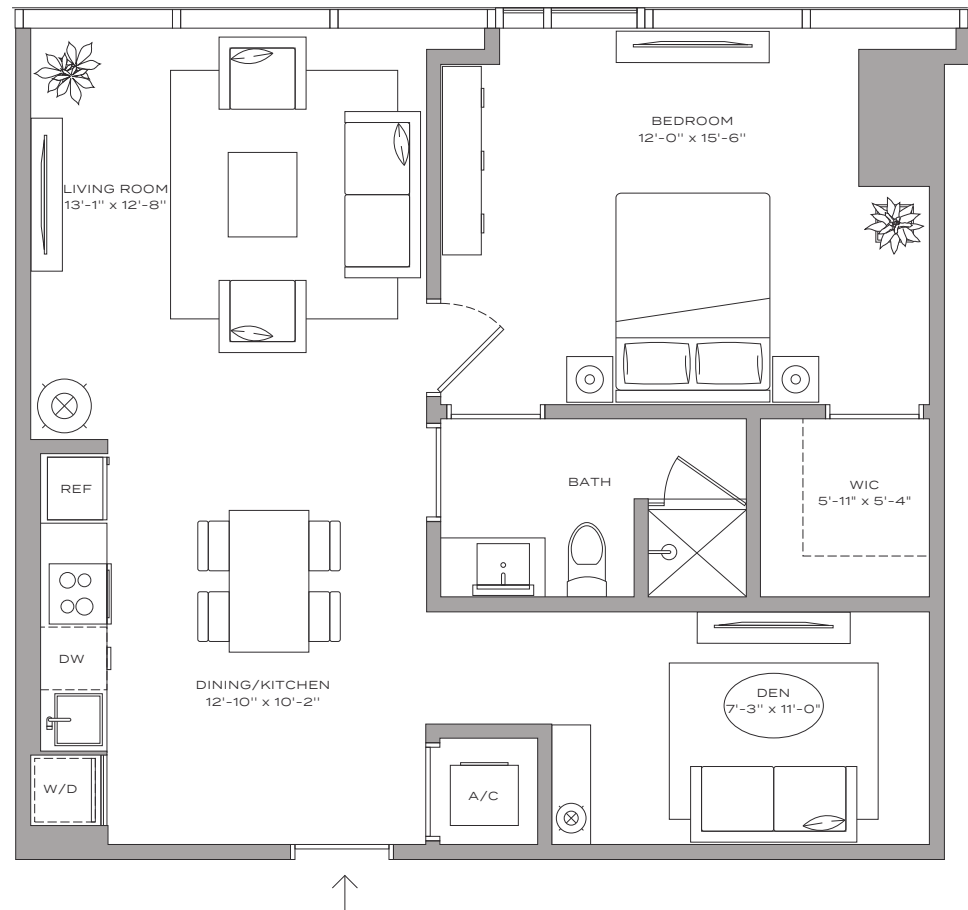

Residence A1 - 12

1 BEDROOM + DEN / 1 BATHROOM

799 SQFT / 74 M²

Residence A2-10

1 BEDROOM + DEN / 1 BATHROOM

757 SQFT / 70 M²

Residence A3 - 09

1 BEDROOM + DEN / 1 BATHROOM

791 SQFT / 73 M²

Residence A4 - 08

1 BEDROOM + DEN / 1 BATHROOM

774 SQFT / 72 M²

Residence A5 - 07

1 BEDROOM + DEN / 1 BATHROOM

705 SQFT / 65 M²

Residence A6 - 14